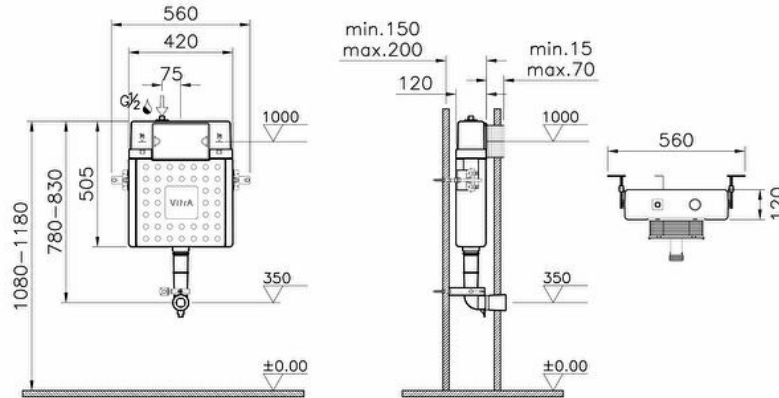

Collection: V12

Technical specifications

Colour	No Color
Height	850
Width	415
Depth	120
Certificate	WRAS
Body Material	Plastic

Marketing Measure (cm)	112 CM
Mounting type	In-wall
Large Flush Volume, Adjustable Range	6
Operating Pressure	0.5-10 bar(Recommended 3-5Bar)
Small Flush Volume, Adjustable Range	3
Packaged Product Sizes (WxDxH)	765X145X577
Guarantee	10
Water Inlet Detail (REZ ICTKM)	Side & Back

Designer	VitrA Design Team
-----------------	-------------------

2A technical drawing

Technical specifications

Colour: No Color **Height:** 850 **Width:** 415 **Depth:** 120 **Certificate:** WRAS **Body Material:** Plastic **Marketing Measure (cm):** 112 CM
Mounting type: In-wall **Large Flush Volume, Adjustable Range:** 6 **Operating Pressure:** 0.5-10 bar(Recommended 3-5Bar) **Small Flush Volume, Adjustable Range:** 3 **Packaged Product Sizes (WxDxH):** 765X145X577 **Guarantee:** 10 **Water Inlet Detail (REZ ICTKM):** Side & Back **Designer:** VitrA Design Team