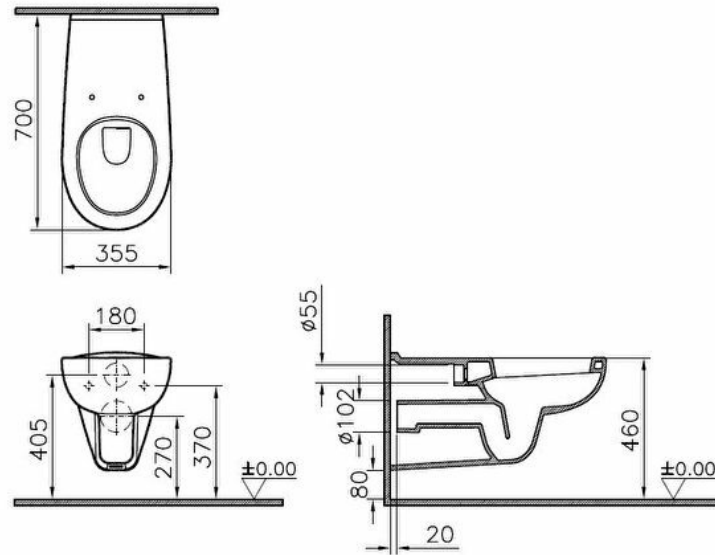

Collection: Conforma

Technical specifications

Colour	White
Height	335
Width	355
Depth	700
Finish	Hygiene
Height Of Toilet	460 mm
Installation Detail (SSG KLZBIDE)	Wall Mounted - Open Fixation

Material	Hygiene
Packaged Product	425X385X740
Sizes (WxDxH)	
Rim Feature	Box-Rim
Certificate	NF
Bidet Function	Without bidet pipe
Body Material	VC- Vitreous China
Design Shape	Oval
Washbasin	

Design Shape	
Wcandwc	Oval
Seatandbidet	
Inner Shape	Wash-down
Marketing Measure (cm)	70 CM
Special Needs	Yes
Special Solutions	Health&Care
Guarantee	10
Designer	VitrA Design Team

2A technical drawing

Technical specifications

Colour: White **Height:** 335 **Width:** 355 **Depth:** 700 **Finish:** Hygiene **Height Of Toilet:** 460 mm **Installation Detail (SSG KLZBIDE):** Wall Mounted - Open Fixation **Material:** Hygiene **Packaged Product Sizes (WxDxH):** 425X385X740 **Rim Feature:** Box-Rim
Certificate: NF **Bidet Function:** Without bidet pipe **Body Material:** VC- Vitreous China **Design Shape Washbasin:** Oval **Design Shape Wcandwc Seatandbidet:** Oval **Inner Shape:** Wash-down **Marketing Measure (cm):** 70 CM **Special Needs:** Yes **Special Solutions:** Health&Care **Guarantee:** 10 **Designer:** VitrA Design Team