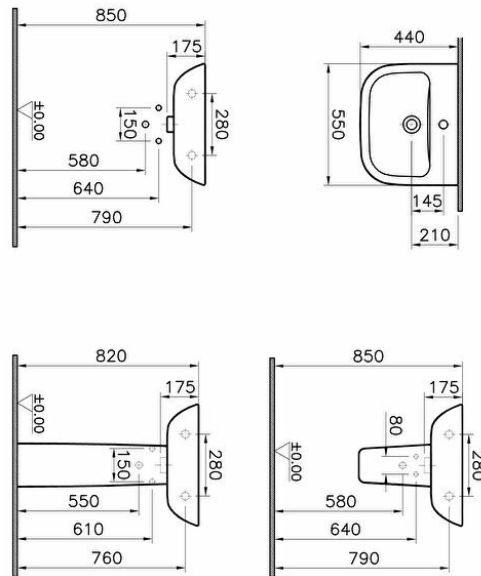

**Collection:** S20**Technical specifications**

Colour	White
Height	170
Width	454
Depth	435
Designer	Noa
Finish	Hygiene
Material	Hygiene

Overflow Hole	With Overflow
Certificate	CE
Body Material	VC- Vitreous China
Overflow Hole Detail	With Overflow
Tap Hole Options	Single Tap Hole
Ceramic Sanitaryware	
Guarantee	10
Drainer	Not included

Syphon	Syphon Not Included
---------------	---------------------

Marketing Measure (cm)	55 x 44 CM
-------------------------------	------------

2A technical drawing

Technical specifications

Colour: White **Height:** 170 **Width:** 454 **Depth:** 435 **Designer:** Noa **Finish:** Hygiene **Material:** Hygiene **Overflow Hole:** With Overflow **Certificate:** CE **Body Material:** VC- Vitreous China **Overflow Hole Detail:** With Overflow **Tap Hole Options Ceramic Sanitaryware:** Single Tap Hole **Guarantee:** 10 **Drainer:** Not included **Syphon:** Syphon Not Included **Marketing Measure (cm):** 55 x 44 CM