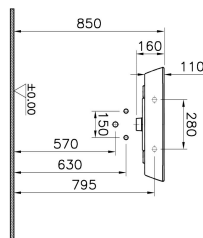

Name	Zentrum Washbasin
Collection	Zentrum
Height	160
Width	595
Depth	480
Colour	White
Designer	Michael Stein
Tap Hole Options	Single Tap Hole
Overflow Hole	With Overflow
Certificate	CE
Finish	Hygiene
Brand	VitrA

Product Code: 7276L003-0001

Description

With Tap Hole, With Overflow Hole, 60 cm, White

VitrA reserves the right to make changes in products and technical details without prior notice.

All drawings contain the necessary measurements which are subject to standard tolerances. For exact measurements, in particular for customized installation scenarios, it can only be taken from the finished ceramic product.