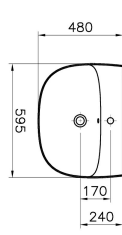

Name	Zentrum Washbasin
Collection	Zentrum
Height	160
Width	595
Depth	480
Colour	White
Designer	Michael Stein
Tap Hole Options	Single Tap Hole
Overflow Hole	With Overflow
Certificate	CE
Finish	Hygiene
Brand	VitrA

Product Code: 7276L003-0001

Description

With Tap Hole, With Overflow Hole, 60 cm, White

VitrA reserves the right to make changes in products and technical details without prior notice.

All drawings contain the necessary measurements which are subject to standard tolerances. For exact measurements, in particular for customized installation scenarios, it can only be taken from the finished ceramic product.